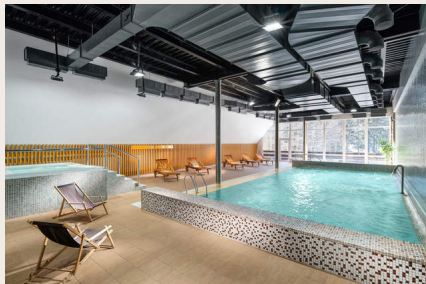

PINIA
HOTEL & RESORT

Conference offer 2025

Conference offer 2025

Pinia Hotel & Resort is located in the famous mountain resort and offers under one roof four-star standards of comfortable accommodation, high-level gastronomy, abundance of leisure activities for children and adults and moreover excellent background for providing conference services. You can find in our wellness center swimming pool, saunas, relaxing baths and wide range of massages and other wellness treatments, which will satisfy even the most demanding guests throughout the year. In the summer season is the hotel ideal starting point for cycling and hiking in the Krkonoše national park, in winter are in Špindlerův Mlýn available many kilometers of slopes and trails for cross country skiing. This makes our hotel an ideal place for your rest, active or family vacation or company meeting

Pinia Hotel & Resort

+420 499 421 080

sales.phsm@piniahotelandresort.cz

PiniaHotelAndResort.com

PINIA
HOTEL & RESORT

Conference rooms

- conference rooms for different types of events the biggest hall with capacity for up to 200 seats
- Wi-Fi connection in all spaces
- conference and audiovisual technique
- variability of some rooms allows splitting into smaller rooms according to the client's requirements
- plenty of daylight is guaranteed in all conference rooms because of their glass walls
- the big advantage of some areas is access to the outdoor terrace, which will be a pleasant place during coffee break